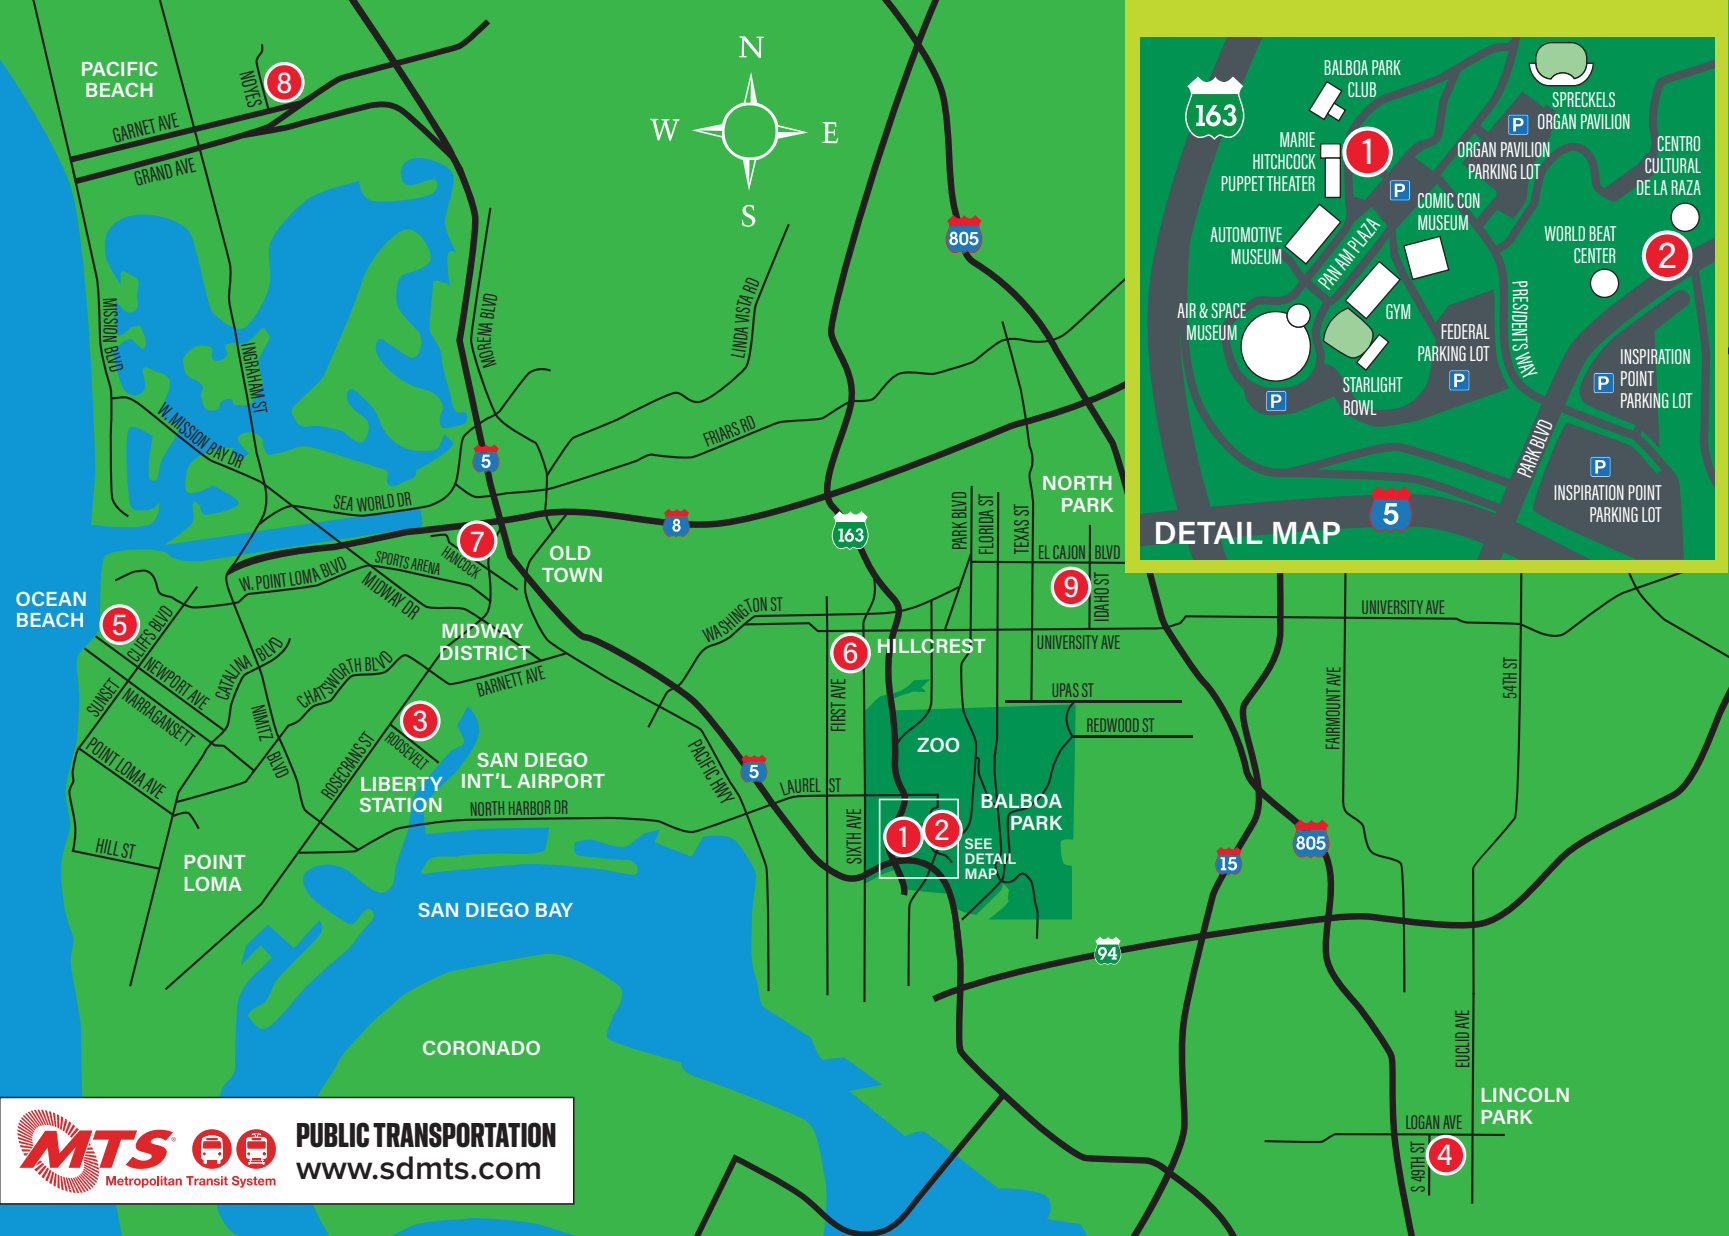

MTS Metropolitan Transit System **PUBLIC TRANSPORTATION**
 www.sdmmts.com

PARKING & TRANSPORTATION

BALBOA PARK: CENTRO CULTURAL DE LA RAZA & MARIE HITCHCOCK PUPPET THEATER
 Free parking is available in many small lots throughout Balboa Park within a 10-minute walk of the Fringe venues. The distance between Centro and the Puppet Theater is about a 10-minute walk.
CENTRO CULTURAL DE LA RAZA: The closest parking lot is across the street from Centro at the Inspiration Point Lot. Many people find this to be the easiest place to park for both venues.
MARIE HITCHCOCK PUPPET THEATER: The closest parking lot is The Palisades lot in Pan American Plaza. It is small and fills up quickly.
OTHER PARKING LOTS: The notable larger lots that are in-between Centro and the Puppet Theater are the Federal lot (just off President's Way) and the Organ Pavilion lot (behind the Organ Pavilion). There is the large free parking lot at the San Diego Zoo. It will take about 15-20 minutes to walk to the Puppet Theater from the zoo, and even the zoo lot can fill up on holiday weekends.
STREET PARKING: There is a limited amount of street parking on Park Blvd, starting south of the Fleet Science Center.
NOTE: The free Balboa Park tram does not begin running until June, so it will not be available during the festival. Arrive early to allow time for parking.